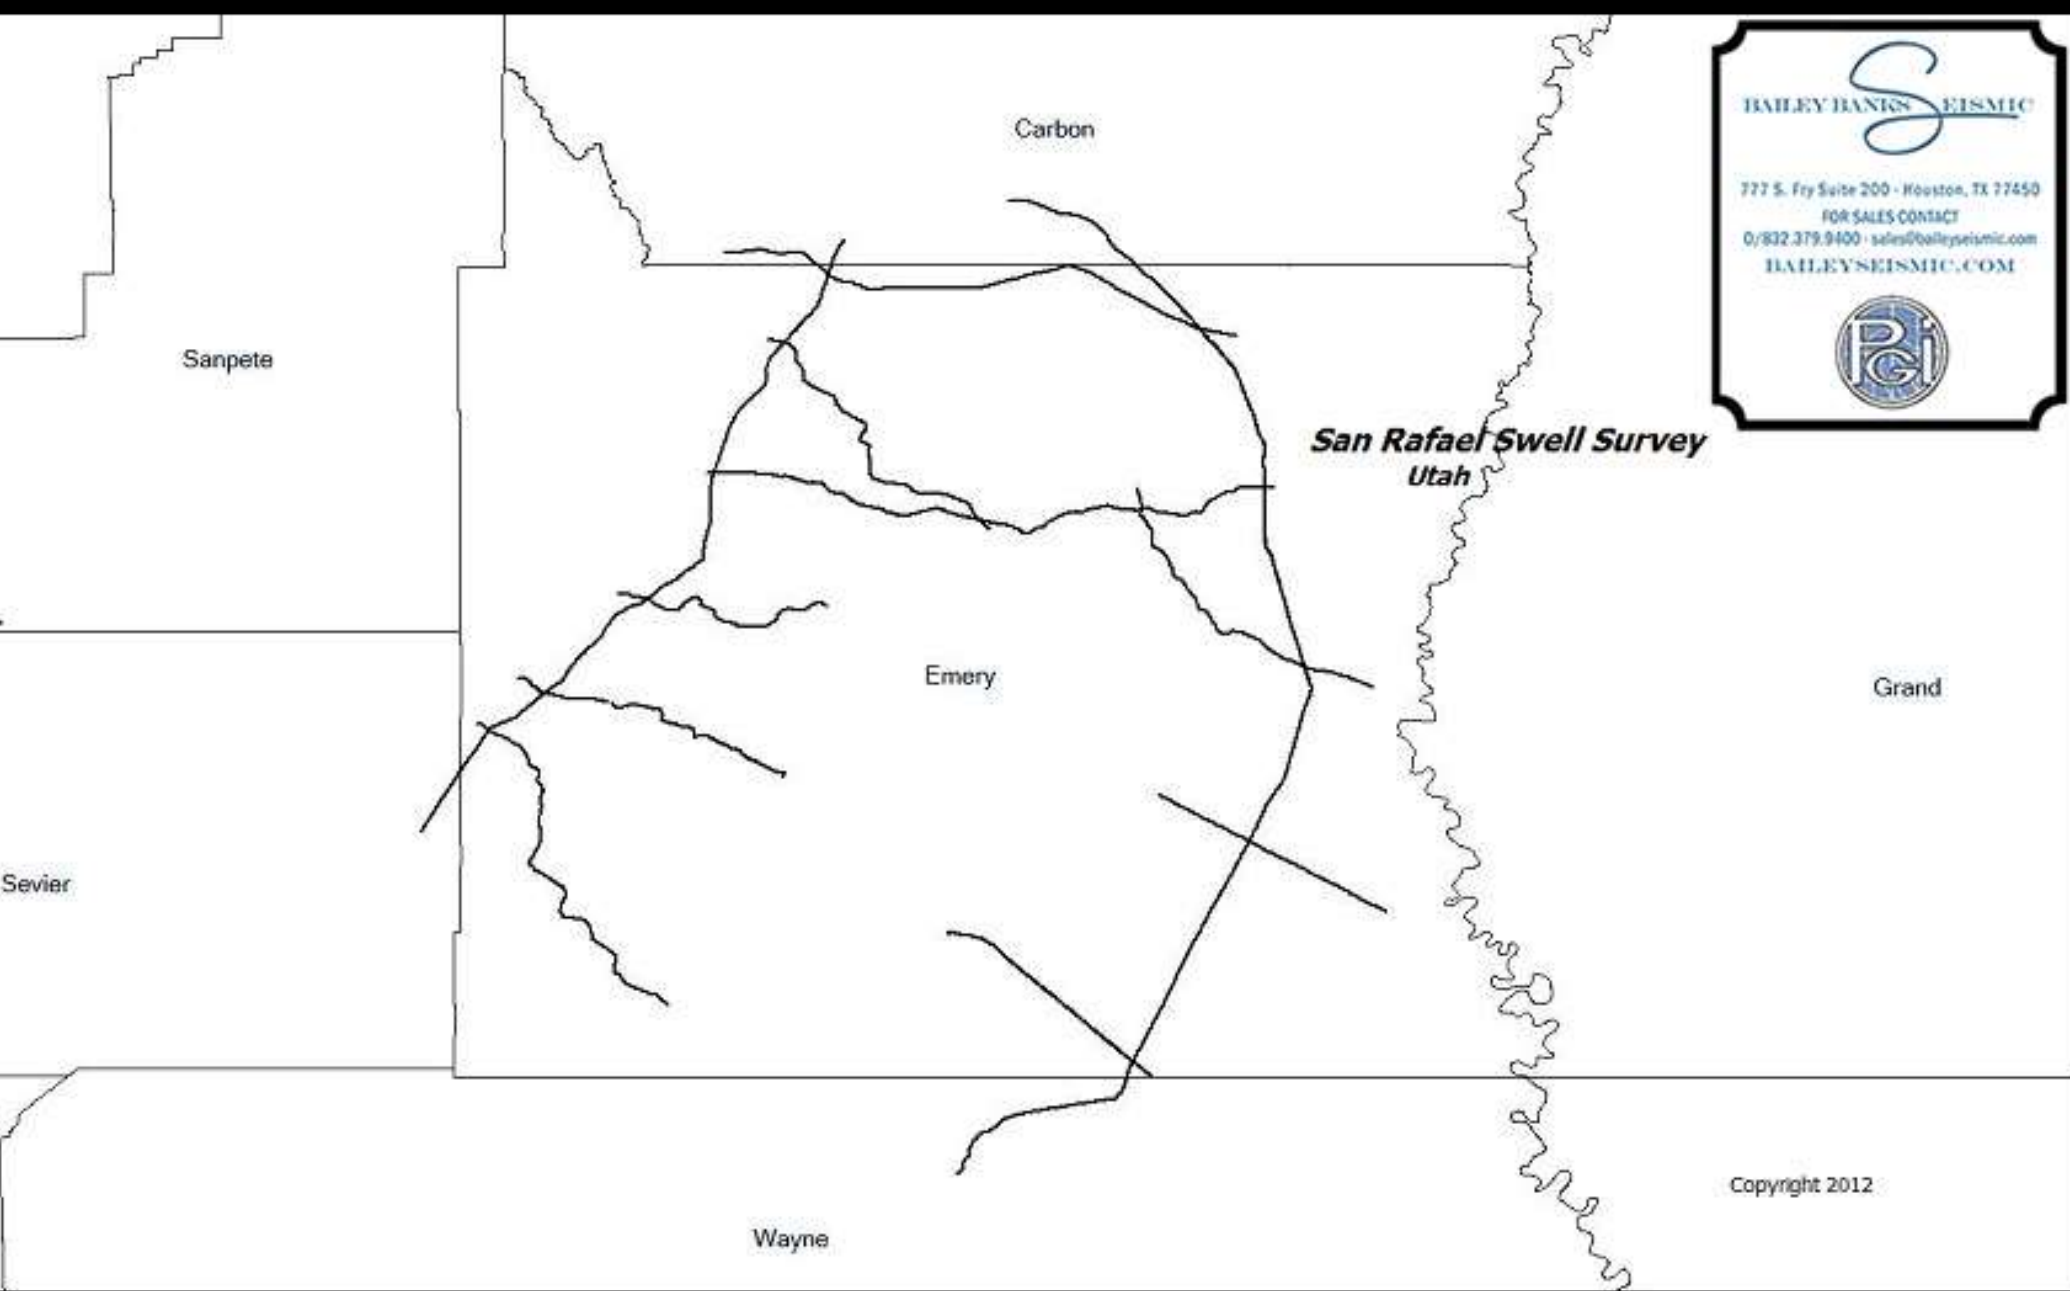

777 S. Fry Suite 200 - Houston, TX 77450
FOR SALES CONTACT
O/832.379.9400 - sales@baileyseismic.com
BAILEYSEISMIC.COM

Copyright 2012

***Snake River West Survey
Oregon-Idaho***

Payette

Gem

Boise

Canyon

Ada